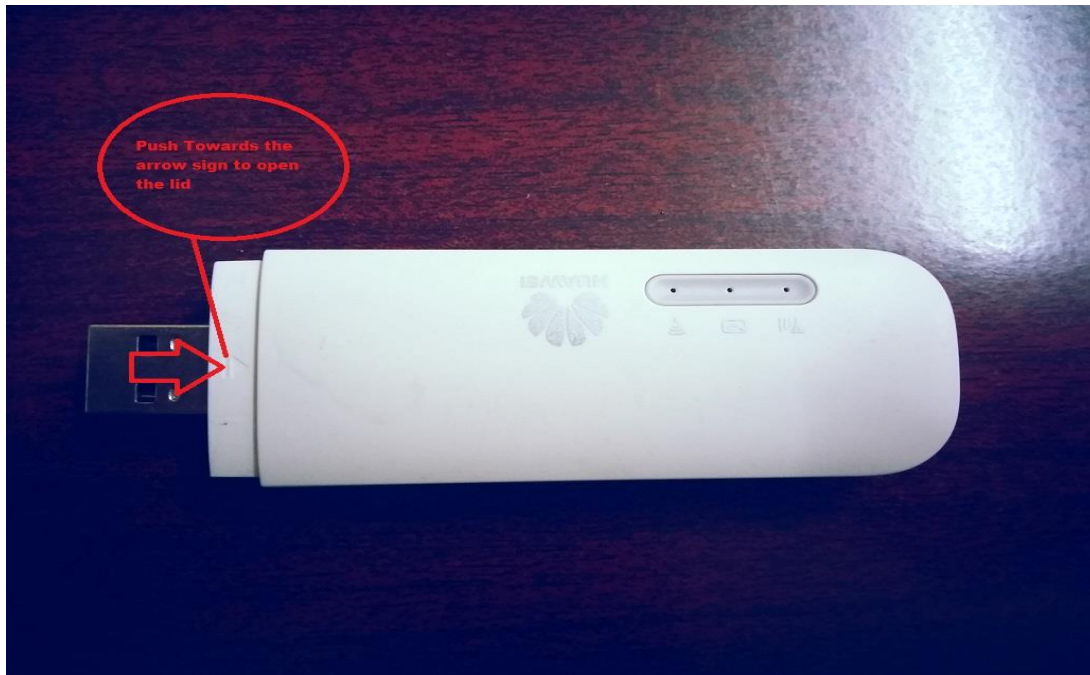

How do I check default WiFi Password of 4G Wingle?

Step: 1 Open the lid (push towards the arrow sign)

Step 2: check inside and look for "WiFi KEY".